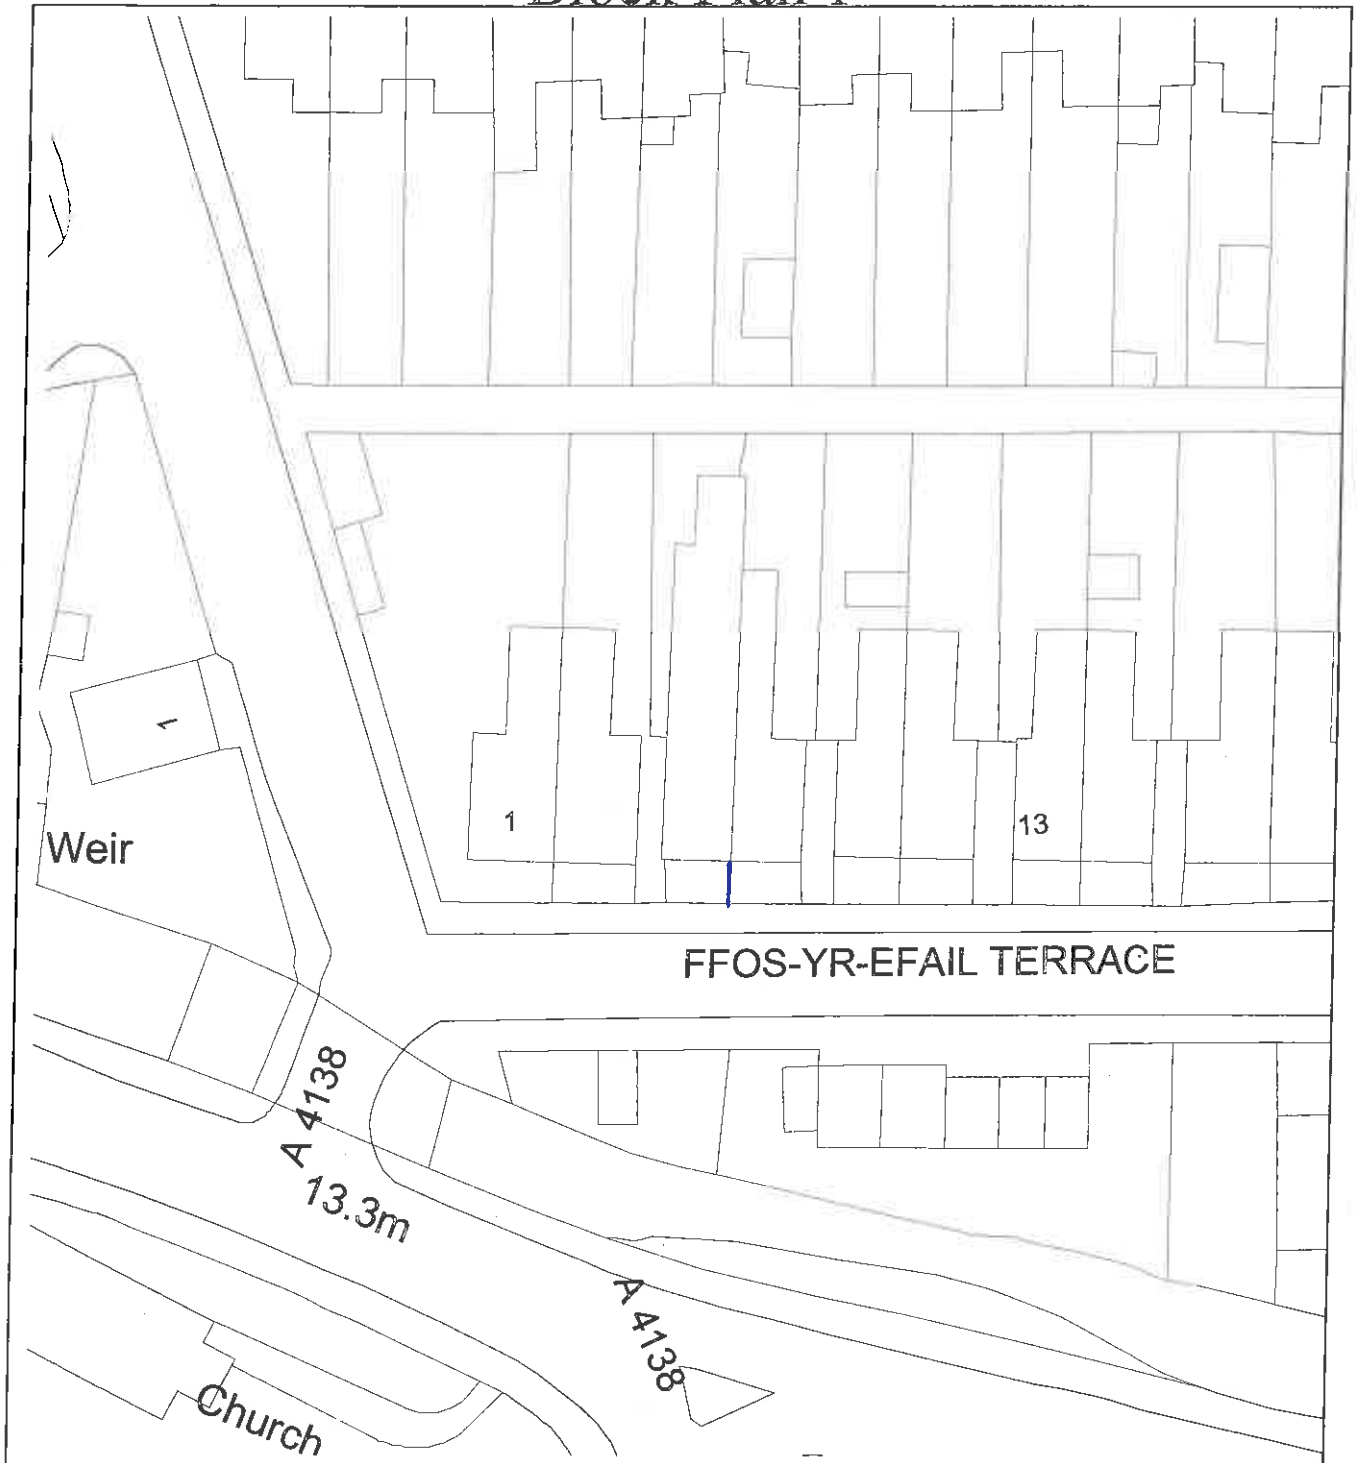

# 5 Ffos Yr Efail Terrace, Pontardulais OS Plan 1

This material has been reproduced from Ordnance Survey digital map data with the permission of the controller of Her Majesty's Stationery Office, © Crown Copyright.

# 5 Ffos Yr Efail Terrace, Pontardulais Block Plan 1

This material has been reproduced from Ordnance Survey digital map data with the permission of the controller of Her Majesty's Stationery Office, © Crown Copyright.